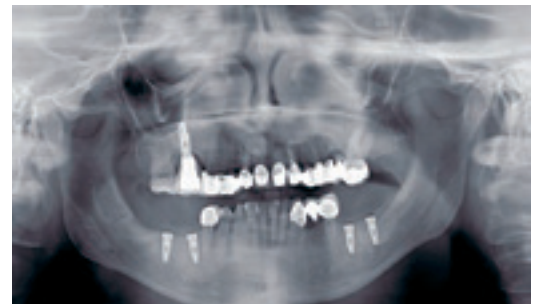

Verify the implant positioning right after the surgery.