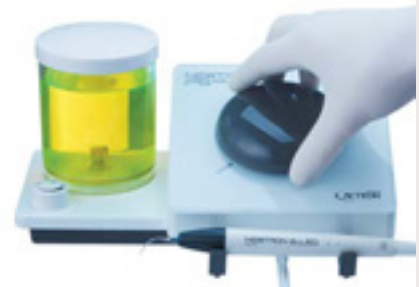

NEWTRON P5XS B.LED

LED Handpiece with integrated irrigation
tank for any solution. (Delivered with a Newtron Slim
B.Led handpiece with blue ring, a white LED ring, a F.L.A.G kit
(5x1.5ml), an australian power supply and a Pure Newtron kit (n.1,
n.1S, H3 tips and an autoclavable universal wrench).

RRP $4,780
SPECIAL PRICE:

$3,091

F-62105

SAVE $1,689!

NEWTRON® Tips - superior ultrasonics for all your procedures

- NEWTRON tips conserve teeth and meet all clinical requirements
- NEWTRON tips are developed by dentists for dentists.
  They will offer you specific solutions, comfort and visibility.